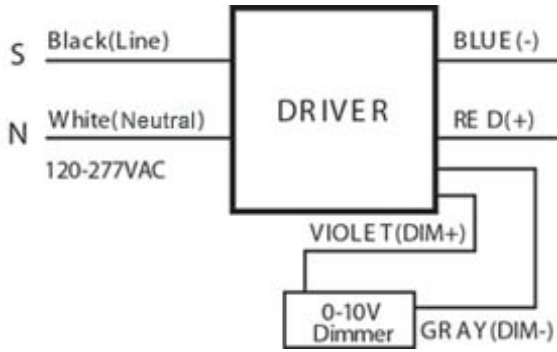

DLC Listing:

Ordering Code	DLC Product ID	DLC Product Model	DLC Version
VEKT-P2X4/830 (23W/30W/36W)	N/A	N/A	N/A
VEKT-P2X4/835 (23W/30W/36W)	N/A	N/A	N/A
VEKT-P2X4/840 (23W/30W/36W)	N/A	N/A	N/A
VEKT-P2X4/850 (23W/30W/36W)	N/A	N/A	N/A

Specification data is based on tests performed in a controlled environment and represents relative performance. Actual performance can vary depending on operating conditions. Application and performance data subject to change without notice. All specifications are nominal unless noted otherwise.