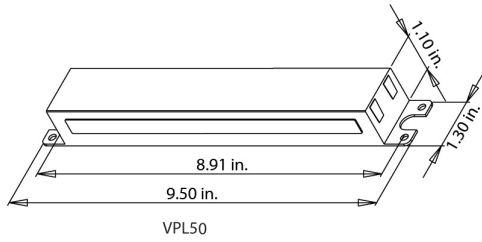

Driver Dimensions: