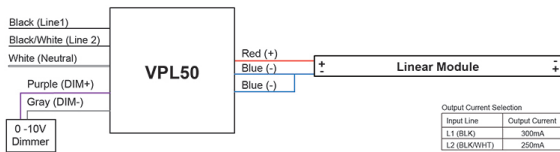

#### Specifications:

Ordering Code	Applicatio	Mode	Kit Model	System Wattage	System Lumens	System Efficacy	CCT	CRI	Input Voltage	Module Qty	Module	Driver	THD
VEKM-L41F/HO/850	1 lamp, 4ft HO 5000K		D546-1M-304 F/HO/850	23	3175	138	5000	83	120-277V	1	VLM4824F/HO/850	VPL50-2C	<20%

#### Module Dimensions:

**Driver Dimensions:**

**Wiring Diagram:**

**DLC Listing:**

Ordering Code	DLC Model	Mode	DLC Product ID	DLC Product Model	DLC Version
VEKM-L41F/HO/850	D546-1M-304 F/HO/850		PE22VOWH	D546-1M-304 F/HO/850	5