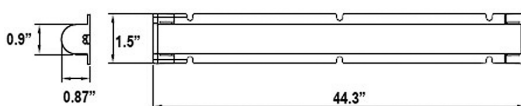

Module Dimensions: