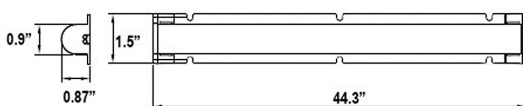

Module Dimensions: