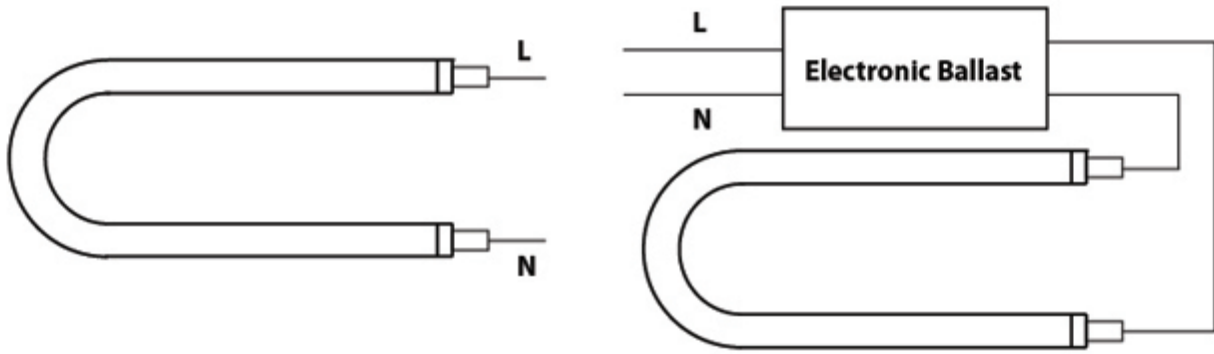

Dlc Information

Order Code	DLC Product ID	DLC Product Model	DLC Version
LB48T8U6/830/13P-AB BAA/TAA	PEF9RQ9F	LB48T8U6/830/13P-AB (-aa)	5.1
LB48T8U6/835/13P-AB BAA/TAA	P2L49SR2	LB48T8U6/835/13P-AB (-aa)	5.1
LB48T8U6/840/13P-AB BAA/TAA	PW1K9JDF	LB48T8U6/840/13P-AB (-aa)	5.1
LB48T8U6/850/13P-AB BAA/TAA	PYF74YVR	LB48T8U6/850/13P-AB (-aa)	5.1