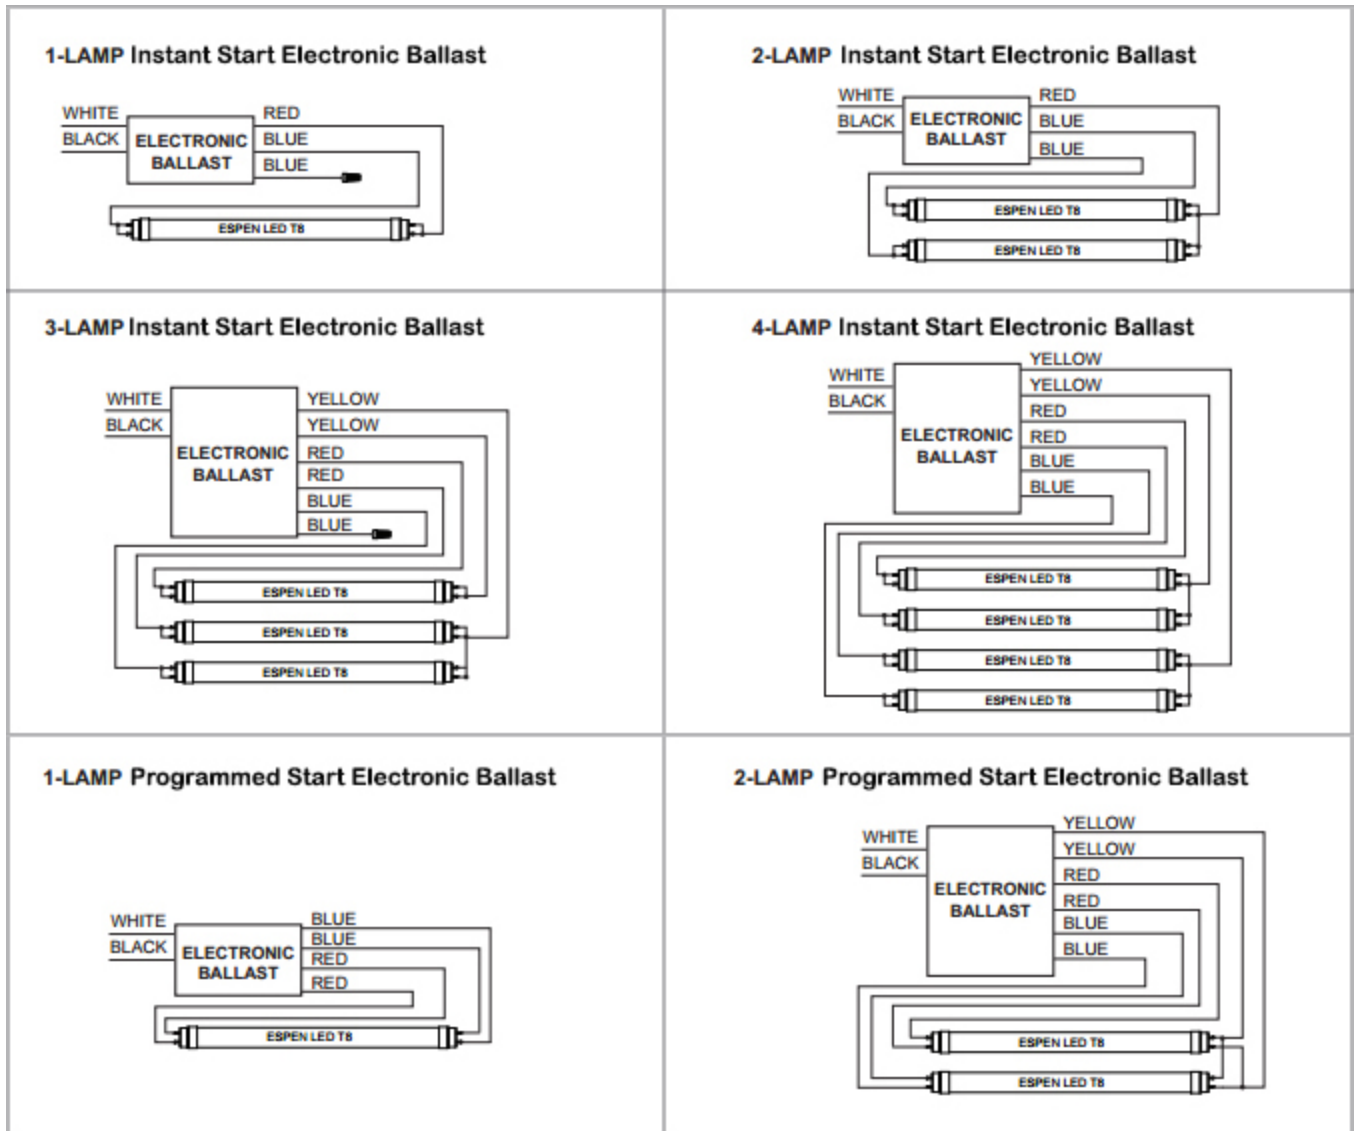

Dlc Information

Order Code	DLC Product ID	DLC Product Model	DLC Version
L48T8/835/14P-EB BAA/TAA	PDAZ4632	L48T8/835/14P-EB	5
L48T8/840/14P-EB BAA/TAA	PWCRJNGY	L48T8/840/14P-EB	5
L48T8/850/14P-EB BAA/TAA	PPUY3V6	L48T8/850/14P-EB	5

* Please refer to "Ballast Compatibility List" for compatible battery backup and/or emergency ballasts.

* Please refer to "Ballast Compatibility List" on Related Downloads.

Specification data is based on tests performed in a controlled environment and represents relative performance. Actual performance can vary depending on operating conditions. Application and performance data subject to change without notice. All specifications are nominal unless noted otherwise.