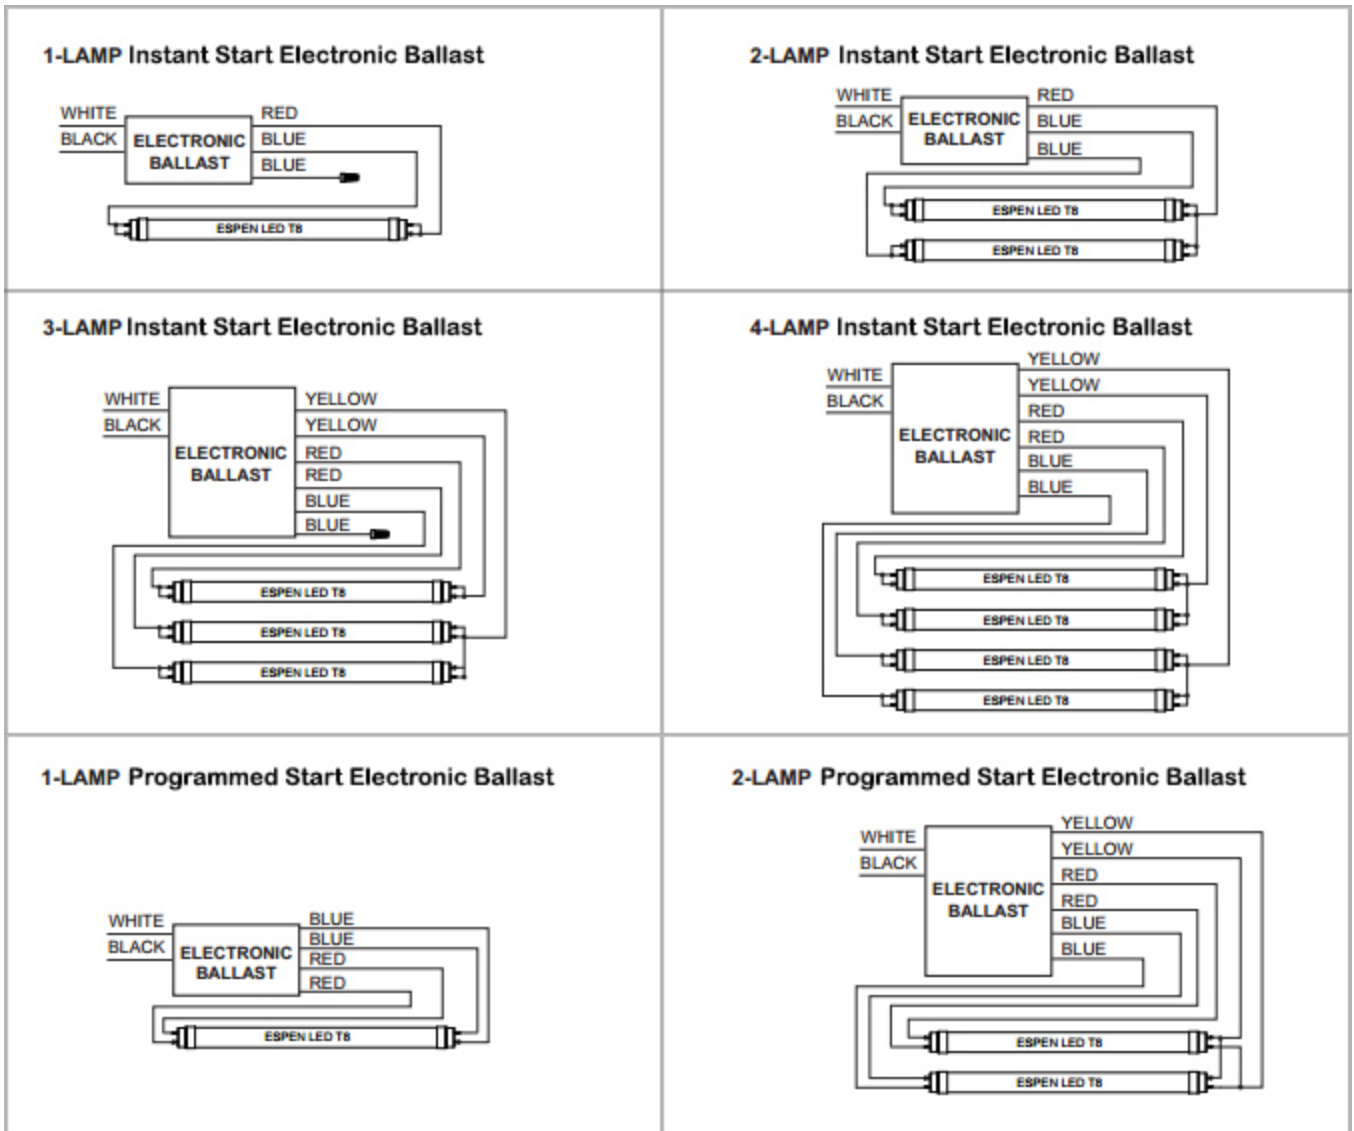

#### Features & Benefits

- Assembled in USA
- Shatterproof Nano Plastic Tube
- NSF2 Rated
- No rewiring needed
- Works with fluorescent electronic ballast (Instant Start, Programmed Start, and Dimming)\*
- Long life
- High CRI
- Instant on, no delay
- Convenient and quick installation
- Utilizes existing instant start or rapid start sockets
- Compatible with controls and sensors
- Dimmable
- Works in cold temperature applications
- Super wide view angle
- 5 Year Warranty
- High performance plastic series

### Specification

Order Code	Length	Lamp Wattage	System Wattage	CCT	Initial Lumens	CRI	Beam Angle	Lamp Efficacy	System Efficacy	Life
L48T8/835/12P-EB BAA/TAA	48	12	14.5	3500K	1800	83	325	150	124	50000
L48T8/840/12P-EB BAA/TAA	48	12	14.5	4000K	1800	83	325	150	124	50000
L48T8/850/12P-EB BAA/TAA	48	12	14.5	5000K	1800	83	325	150	124	50000

### Wiring Diagram

Dlc Information

Order Code	DLC Product ID	DLC Product Model	DLC Version
L48T8/835/12P-EB BAA/TAA	P2KSU3AM	L48T8/835/12P-EB	5
L48T8/840/12P-EB BAA/TAA	P8YY2WD5	L48T8/840/12P-EB	5
L48T8/850/12P-EB BAA/TAA	PETR5AMS	L48T8/850/12P-EB	5