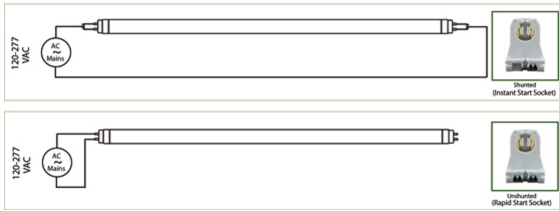

DLC Listing:

Ordering Code	DLC Product ID	DLC Product Model	DLC Version
L48T8/830/12G-ID DE	PL92TU8AKA1X	L48T8/830/12G-ID DE	5.1
L48T8/835/12G-ID DE	PLUM2VH33HYX	L48T8/835/12G-ID DE	5.1
L48T8/840/12G-ID DE	PLT82WFWVNQM	L48T8/840/12G-ID DE	5.1
L48T8/850/12G-ID DE	PL9ER6XC6I6O	L48T8/850/12G-ID DE	5.1

Specification data is based on tests performed in a controlled environment and represents relative performance. Actual performance can vary depending on operating conditions. Application and performance data subject to change without notice. All specifications are nominal unless noted otherwise.