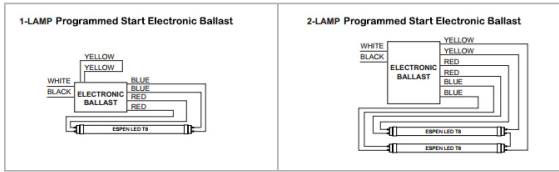

Wiring Diagram:

DLC Listing:

Ordering Code	DLC Product ID	DLC Product Model	DLC Version
L48T5HE/830/13G-EB-AC	N/A	N/A	N/A
L48T5HE/835/13G-EB-AC	N/A	N/A	N/A
L48T5HE/840/13G-EB-AC	N/A	N/A	N/A
L48T5HE/850/13G-EB-AC	PLBQK4GCSK84	L48T5HE/850/13G-EB-AC	5

- Please refer to "Ballast Compatibility List" for compatible battery backup and/or emergency ballasts.
- Please refer to "Ballast Compatibility List" on Related Downloads.

Specification data is based on tests performed in a controlled environment and represents relative performance. Actual performance can vary depending on operating conditions. Application and performance data subject to change without notice. All specifications are nominal unless noted otherwise.