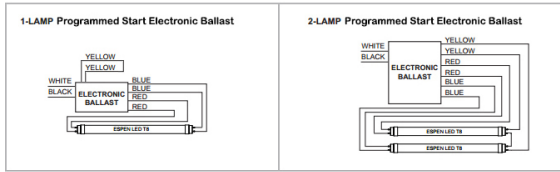

Wiring Diagram:

DLC Listing:

Ordering Code	DLC Product ID	DLC Product Model	DLC Version
L48T5HE/830/13G-EB-AC	N/A	N/A	N/A
L48T5HE/835/13G-EB-AC	N/A	N/A	N/A
L48T5HE/840/13G-EB-AC	N/A	N/A	N/A
L48T5HE/850/13G-EB-AC	PLBQK4GCSK84	L48T5HE/850/13G-EB-AC	5

- Please refer to "Ballast Compatibility List" for compatible battery backup and/or emergency ballasts.
- Please refer to "Ballast Compatibility List" on Related Downloads.

Specification data is based on tests performed in a controlled environment and represents relative performance. Actual performance can vary depending on operating conditions. Application and performance data subject to change without notice. All specifications are nominal unless noted otherwise.